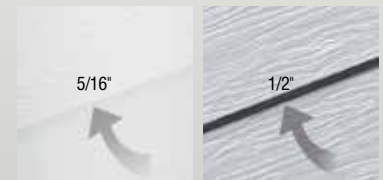

ADDED DIMENSION

SteelTek's generously proportioned 1/2" butt height adds greater dimension and style with dramatic shadow lines.

SMOOTH FINISHED LOOK

While fiber cement and compressed particle boards typically require caulked joints, SteelTek's "seams" are crisp and clean.