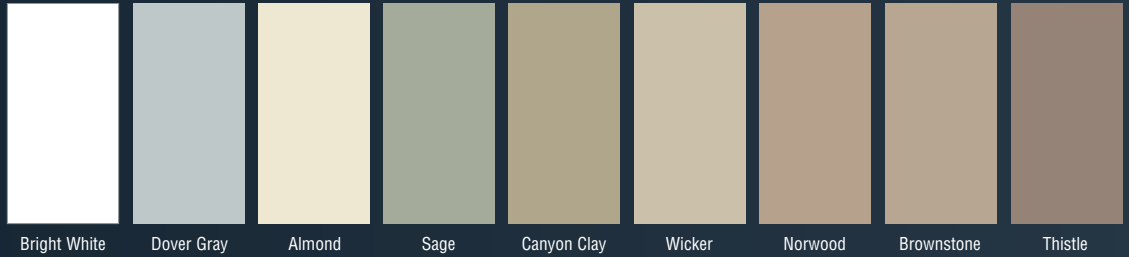

Double 4" Clapboard
Woodgrain Texture

8" Clapboard
Woodgrain Texture

COLOR PALETTE

A LEGACY OF QUALITY

Leave it to SteelTek to create a luxurious finish for your home while protecting it with a durable armor of steel. This pioneer of steel siding features a handsomely crafted woodgrain texture and beautiful palette of colors for an exquisite home exterior.